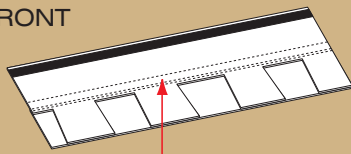

FRONT

Wide nailing area for increased speed and accuracy.