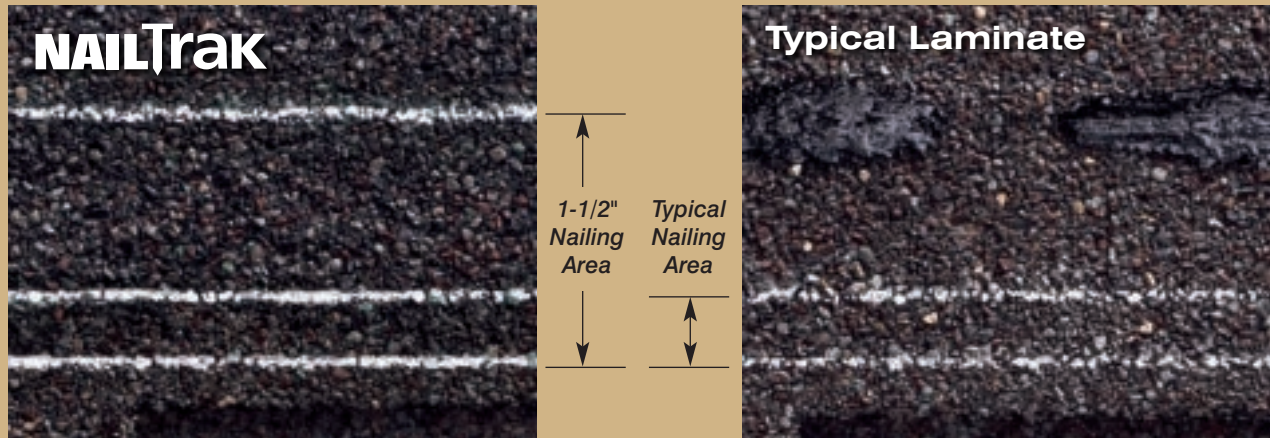

WIDER. Faster. Proven.

For the past 10 years, NailTrak™ has enabled installers to shingle with improved speed and accuracy. With a nailing area that's three times WIDER than typical laminate shingles, nails hit home with NailTrak. A feature on all Landmark Series shingles. Speed and accuracy result in lower labor costs.

No leaks. No de-lamination. No callbacks.
The cost of doing business has gone down with NailTrak.

FRONT