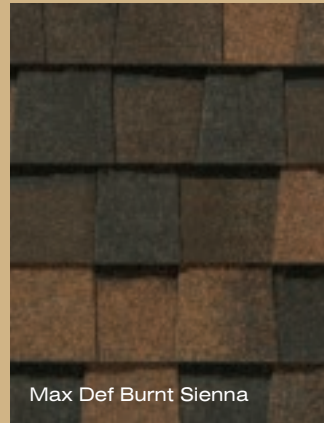

Shown in Weathered Wood

Landmark Pro Architect 80 specifications:

- 270 lbs/square
- Premium Max Def color palette
- NailTrak™ for faster installation
- Lifetime limited warranty
- 10-year SureStart protection includes:
 - Materials, labor, tear off and disposal cost
- 15-year algae resistance
- 15-year 110 MPH wind warranty with upgrade to 130 MPH available

LANDMARK[®] PRO color palette

Architect 80

Landmark Pro Architect 80 Silver Birch is an ENERGY STAR[®] rated product and may qualify for a federal tax credit.

max def colors

Look deeper. With Max Def, a new dimension is added to shingles with a richer mixture of surface granules. You get a brighter, more vibrant, more dramatic appearance and depth of color. And the natural beauty of your roof shines through.